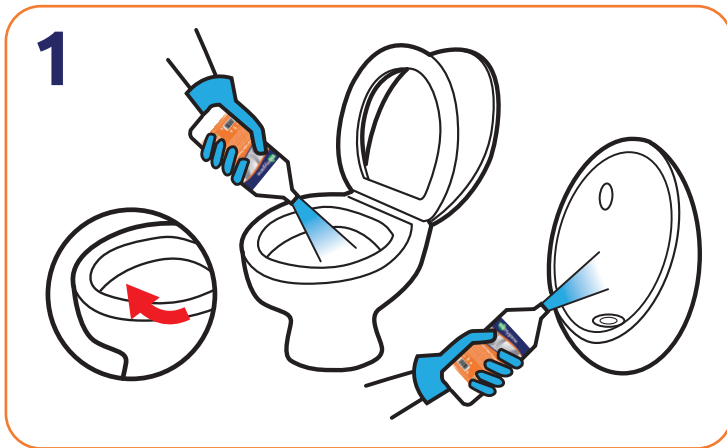

## Urinal & Toilet Cleaner/Descaler

Health & Safety  
Please refer to relevant MSDS

Don't forget

**PPE**

1 Apply to the urinal, toilet bowl and under the rim.

2 Allow up to 5 minutes contact time

2 Brush to agitate if necessary

3 Flush toilet or urinal