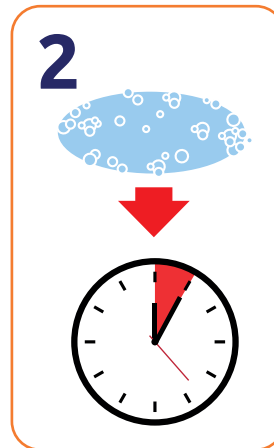

## Urinal & Toilet Cleaner/Descaler

Health & Safety  
Please refer to relevant MSDS

Don't forget

**PPE**

1 Apply to the urinal, toilet bowl and under the rim.

2 Allow up to 5 minutes contact time

2 Brush to agitate if necessary

3 Flush toilet or urinal